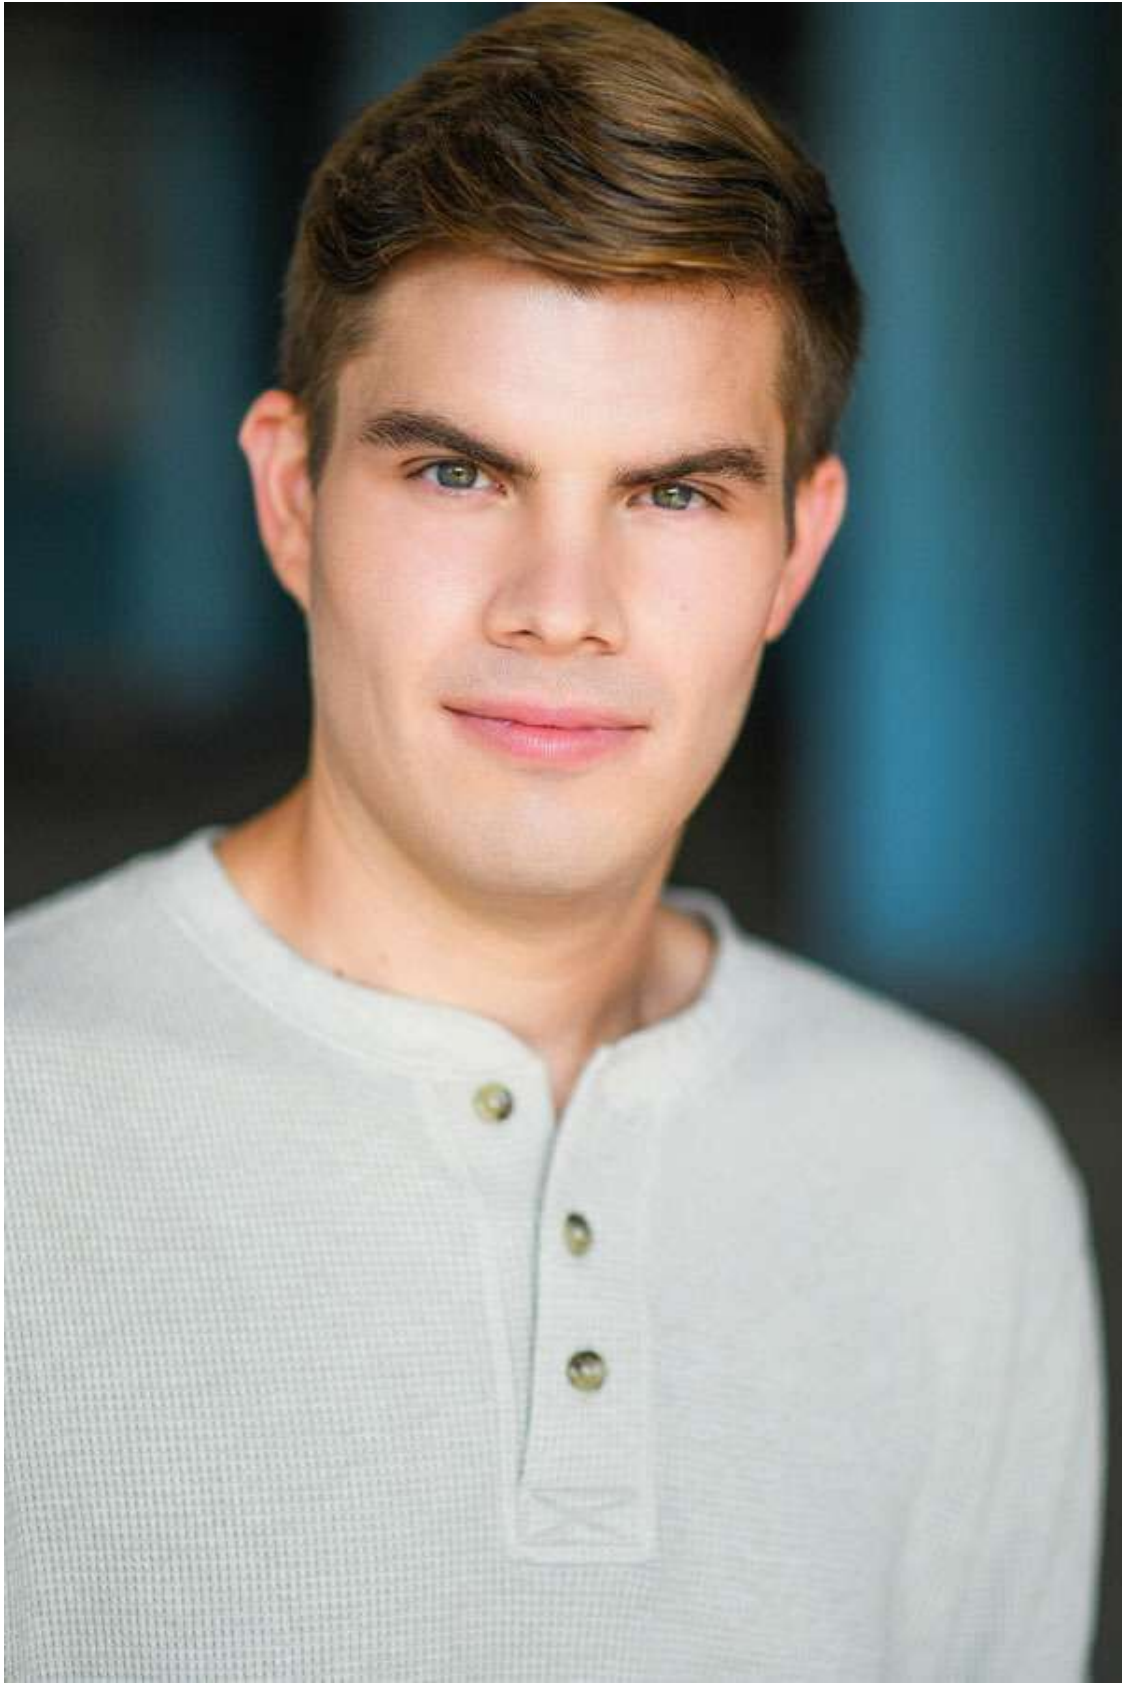

ALEX MILLS

HEIGHT	6'1"	WAIST	32"
HAIR	Brown	EYES	Hazel
SUIT	40	INSEAM	32"
SHIRT	16x35	SHOE	11

PMTM

ALEX MILLS

HEIGHT	6'1"	WAIST	32"
HAIR	Brown	EYES	Hazel
SUIT	40	INSEAM	32"
SHIRT	16x35	SHOE	11

PMTM

ALEX MILLS

HEIGHT	6'1"	WAIST	32"
HAIR	Brown	EYES	Hazel
SUIT	40	INSEAM	32"
SHIRT	16x35	SHOE	11

PMTM

ALEX MILLS

HEIGHT	6'1"	WAIST	32"
HAIR	Brown	EYES	Hazel
SUIT	40	INSEAM	32"
SHIRT	16x35	SHOE	11

PMTM

ALEX MILLS

HEIGHT 6'1"
HAIR Brown
SUIT 40
SHIRT 16x35