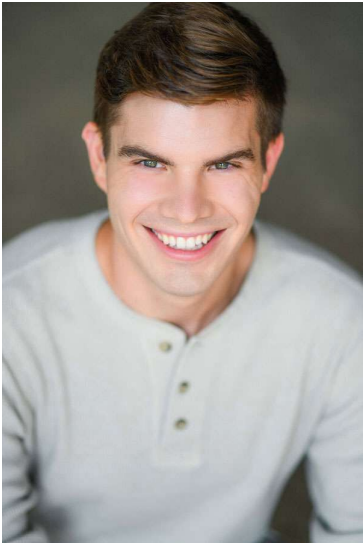

ALEX MILLS

HEIGHT 6'1"
HAIR Brown
SUIT 40
SHIRT 16x35

WAIST 32"
EYES Hazel
INSEAM 32"
SHOE 11

PMTM