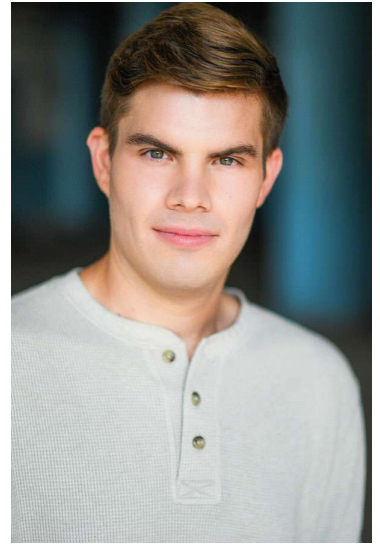

ALEX MILLS

HEIGHT 6'1"
HAIR Brown
SUIT 40
SHIRT 16x35

WAIST 32"
EYES Hazel
INSEAM 32"
SHOE 11

PMTM