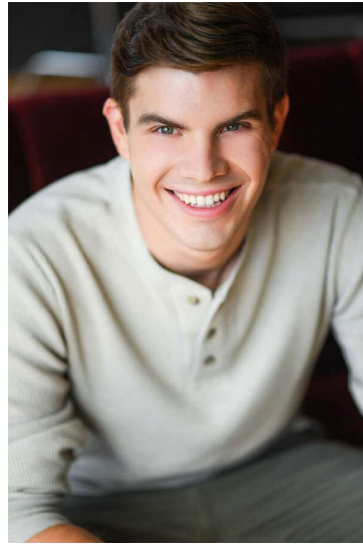

ALEX MILLS

HEIGHT 6'1"
HAIR Brown
SUIT 40
SHIRT 16x35

WAIST 32"
EYES Hazel
INSEAM 32"
SHOE 11

PMTM