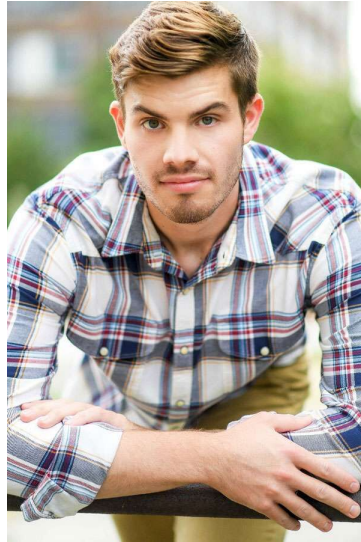

ALEX MILLS

HEIGHT 6'1"
HAIR Brown
SUIT 40
SHIRT 16x35

WAIST 32"
EYES Hazel
INSEAM 32"
SHOE 11

PMTM