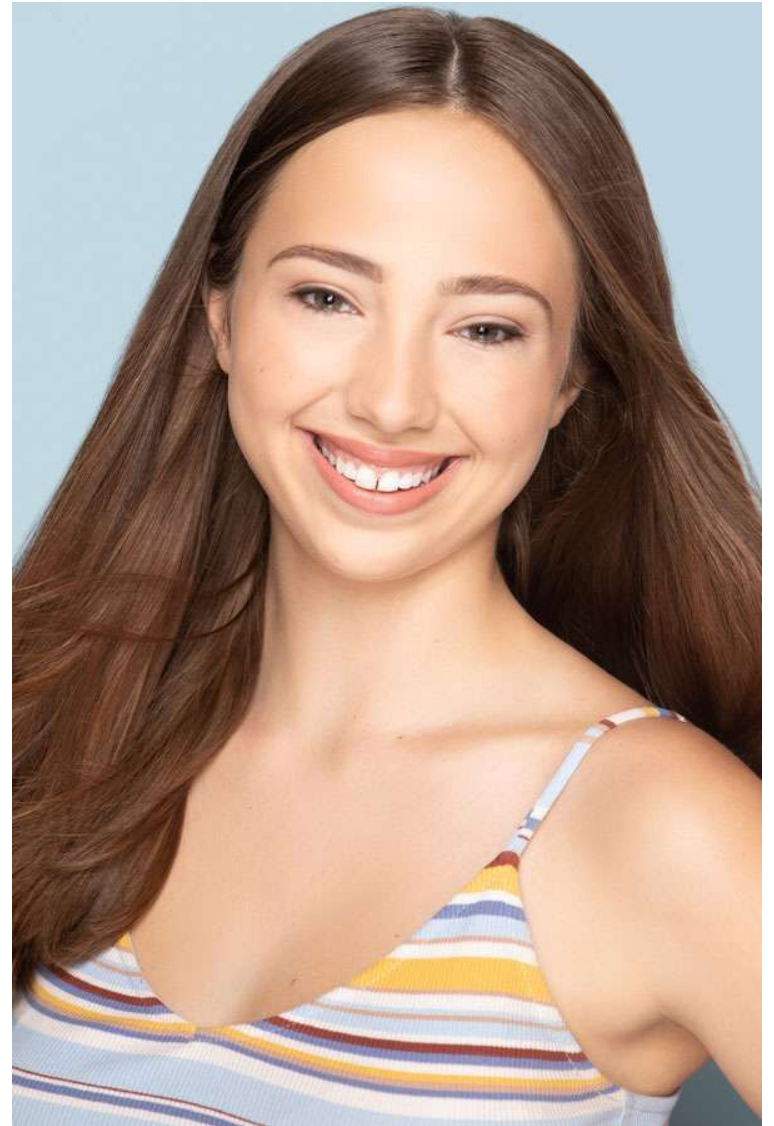

ANGELIQUE HANNA

HEIGHT 5'6"
DRESS 8
WAIST 29"
HIPS 38
BUST 35"
SHOE 9
HAIR Brown
EYES Hazel

PMTM