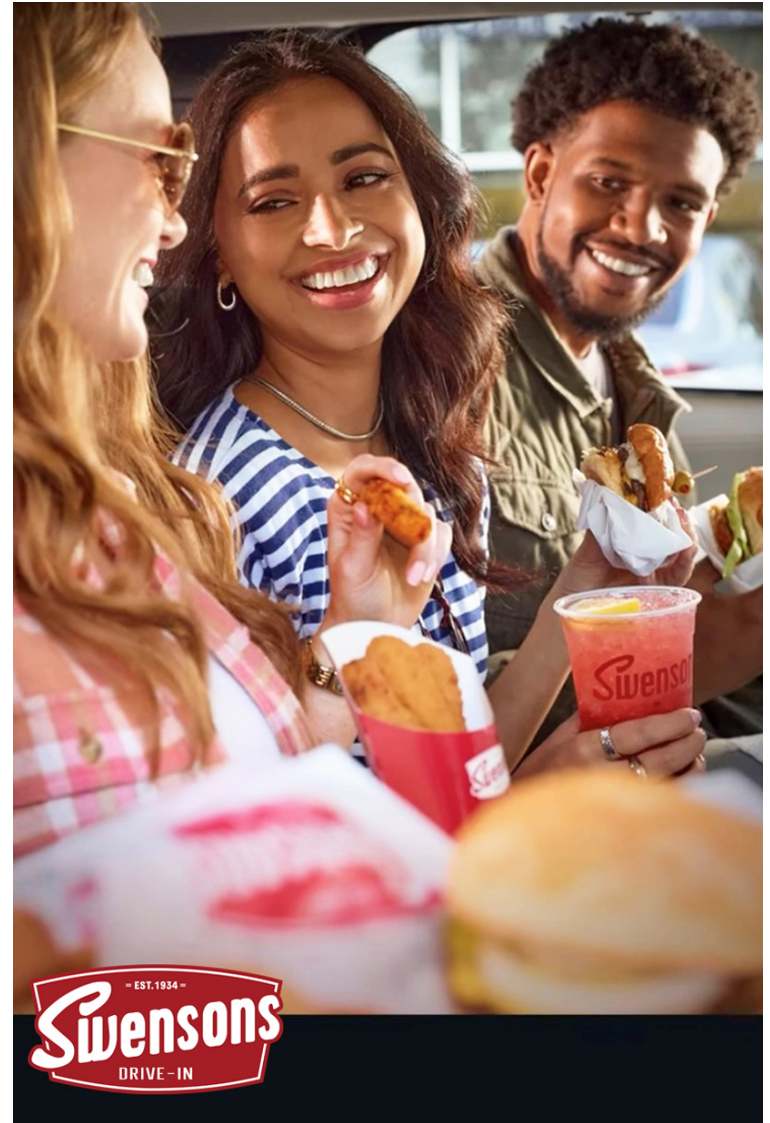

JACQUELINE FLICKINGER

HEIGHT 5'2"
WAIST 24"
HIPS 30
BUST 30"
SHOE 7
HAIR Red
EYES Blue

PMTM