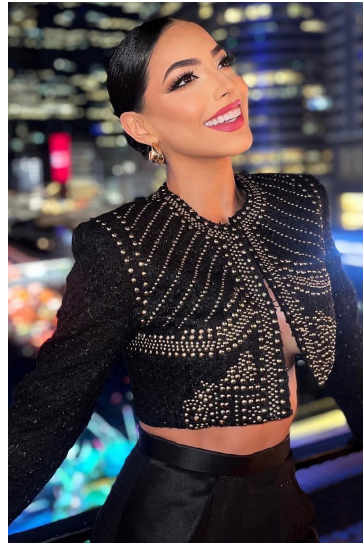

STEPHANIE MARIE

HEIGHT 5'6"

WAIST 25"

HAIR Brown

EYES Brown

DRESS 2

HIPS 36

BUST 33"

SHOE 7

PMTM

STEPHANIE MARIE

HEIGHT	5'6"	WAIST	25"
HAIR	Brown	EYES	Brown
DRESS	2	HIPS	36
BUST	33"	SHOE	7

PMTM

STEPHANIE MARIE

HEIGHT 5'6"

HAIR Brown