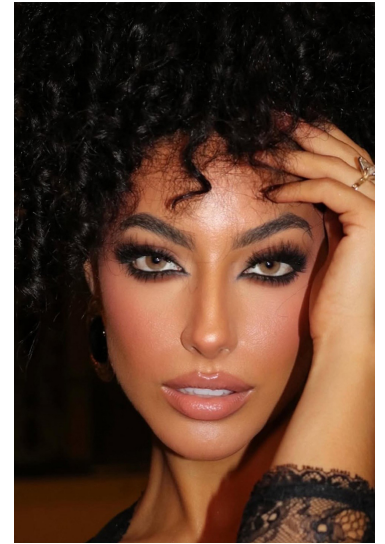

STEPHANIE MARIE

HEIGHT 5'6"

WAIST 25"

HAIR Brown

EYES Brown

DRESS 2

HIPS 36

BUST 33"

SHOE 7

PMTM

STEPHANIE MARIE

HEIGHT	5'6"	WAIST	25"
HAIR	Brown	EYES	Brown
DRESS	2	HIPS	36
BUST	33"	SHOE	7

PMTM

STEPHANIE MARIE

HEIGHT 5'6"

HAIR Brown