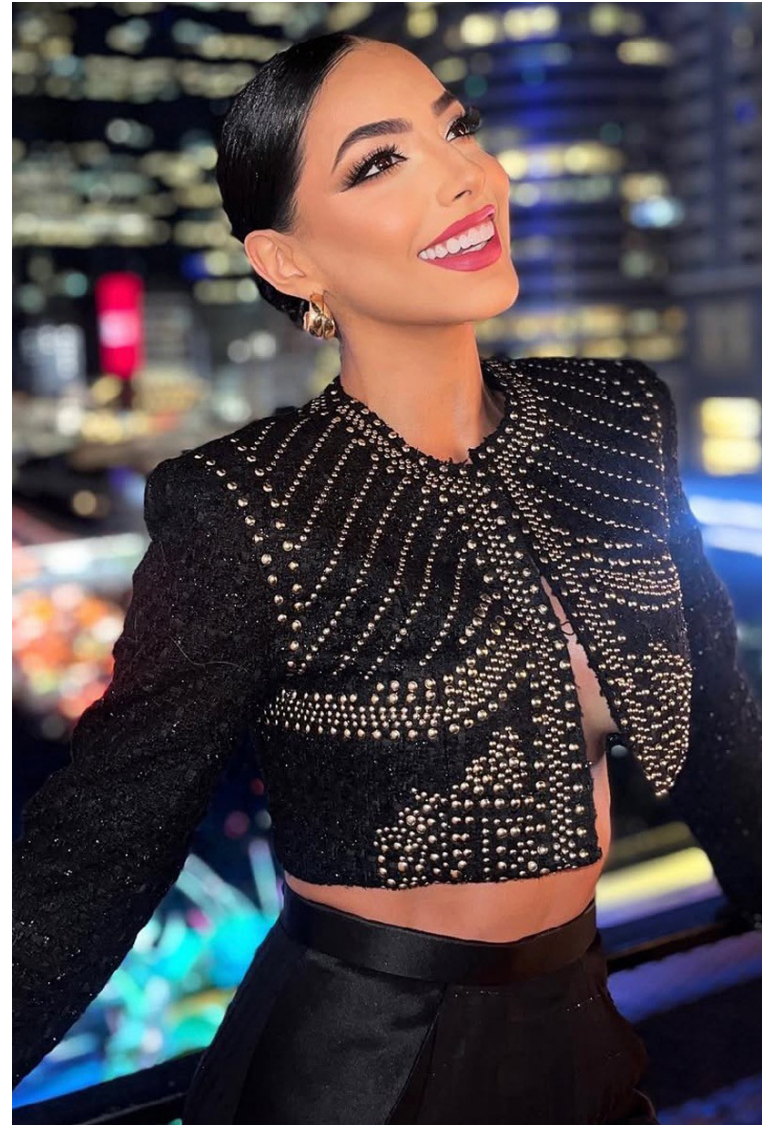

STEPHANIE MARIE

HEIGHT 5'6"
DRESS 2
WAIST 25"
HIPS 36
BUST 33"
SHOE 7
HAIR Brown
EYES Brown

PMTM