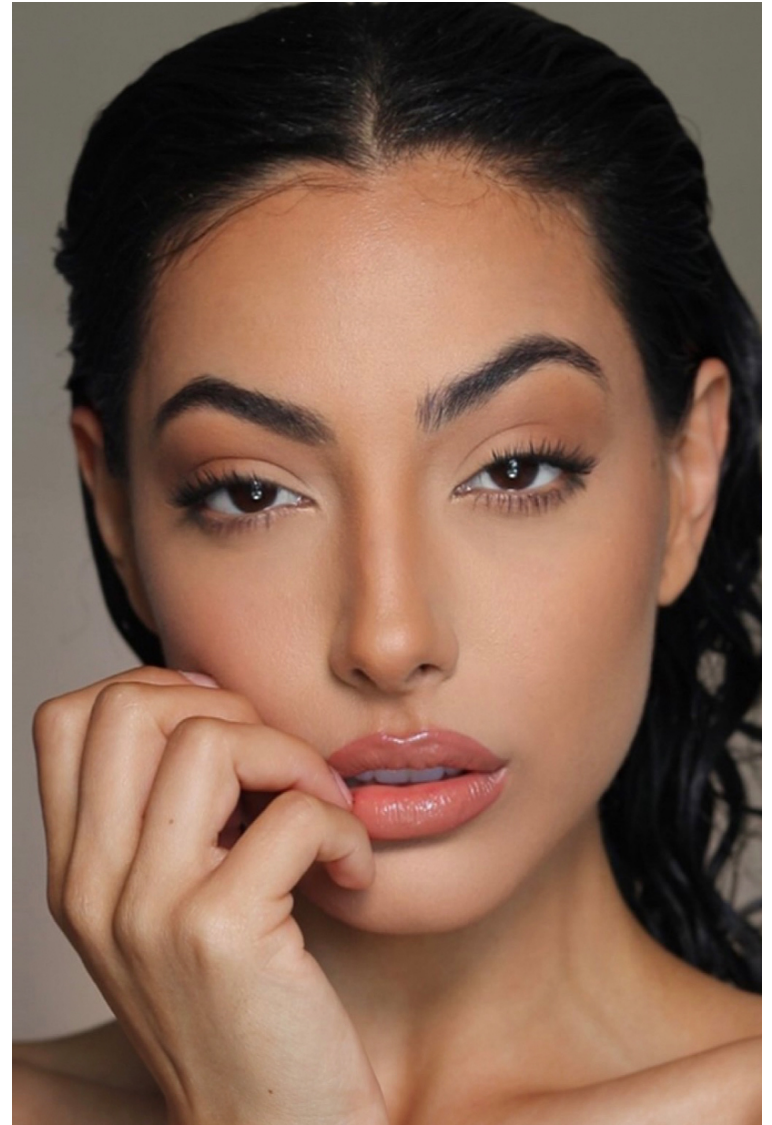

STHEPHANIE MARIE

HEIGHT 5'6"
DRESS 2
WAIST 25"
HIPS 36
BUST 33"
SHOE 7
HAIR Brown
EYES Brown

PMTM