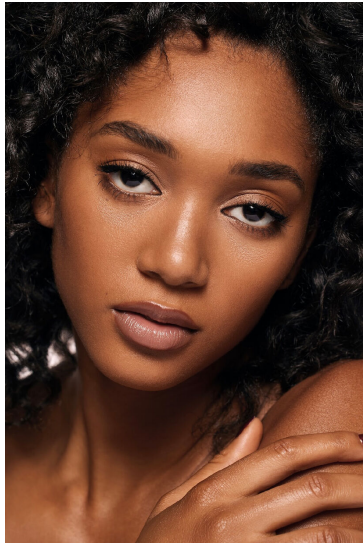

RAEVEN ROQUE-SOUZA

HEIGHT 5'8"

HAIR Brown

DRESS 2

BUST 34"

WAIST 26"

EYES Brown

HIPS 36