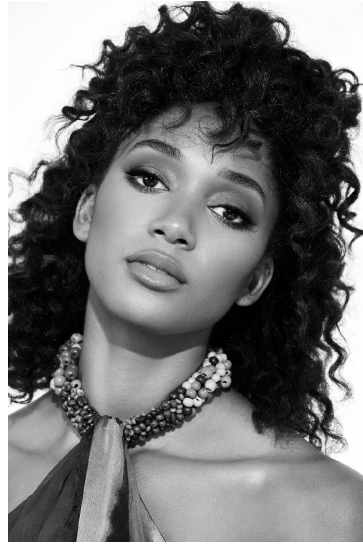

RAEVEN ROQUE-SOUZA

HEIGHT 5'8"

HAIR Brown

DRESS 2

BUST 34"

WAIST 26"

EYES Brown

HIPS 36