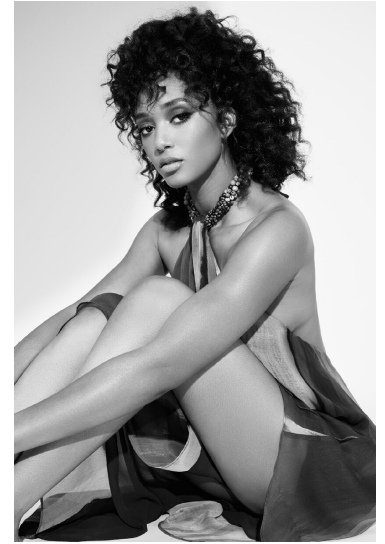

RAEVEN ROQUE-SOUZA

HEIGHT 5'8"

HAIR Brown

DRESS 2

BUST 34"

WAIST 26"

EYES Brown

HIPS 36