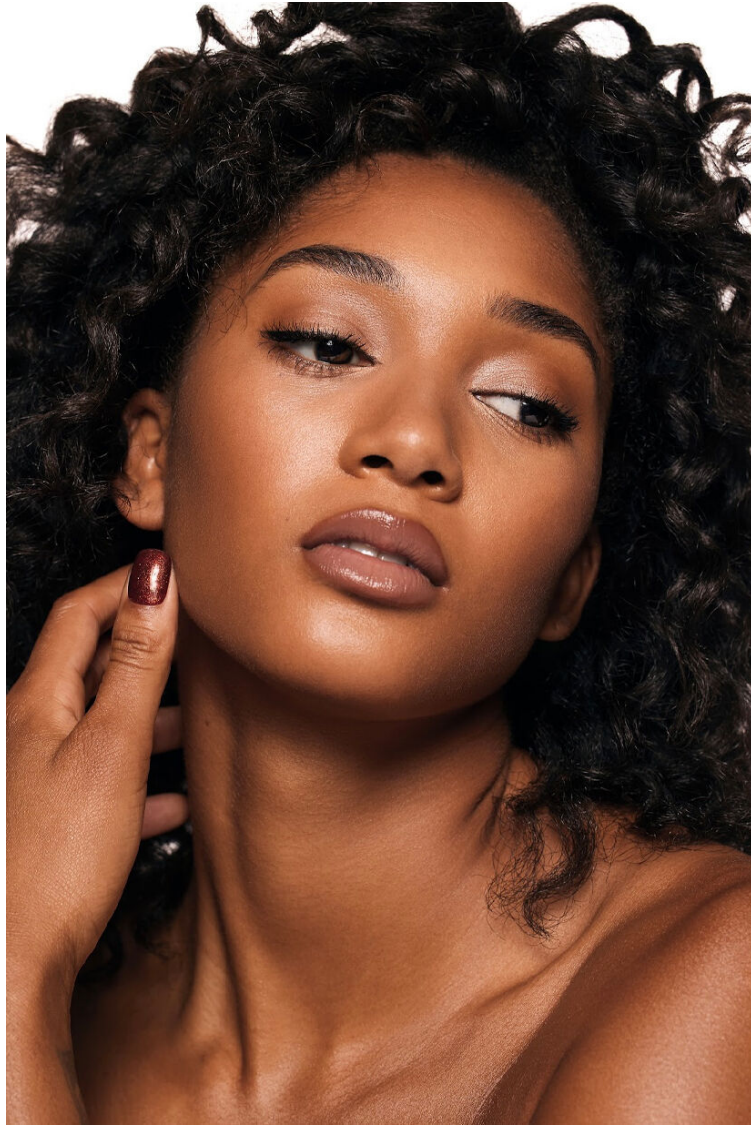

# RAEVEN ROQUE-SOUZA

HEIGHT 5'8"  
DRESS 2  
WAIST 26"  
HIPS 36  
BUST 34"  
SHOE 9  
HAIR Brown  
EYES Brown

**PMTM**

# RAEVEN ROQUE-SOUZA

HEIGHT 5'8"  
DRESS 2  
WAIST 26"  
HIPS 36  
BUST 34"  
SHOE 9  
HAIR Brown  
EYES Brown