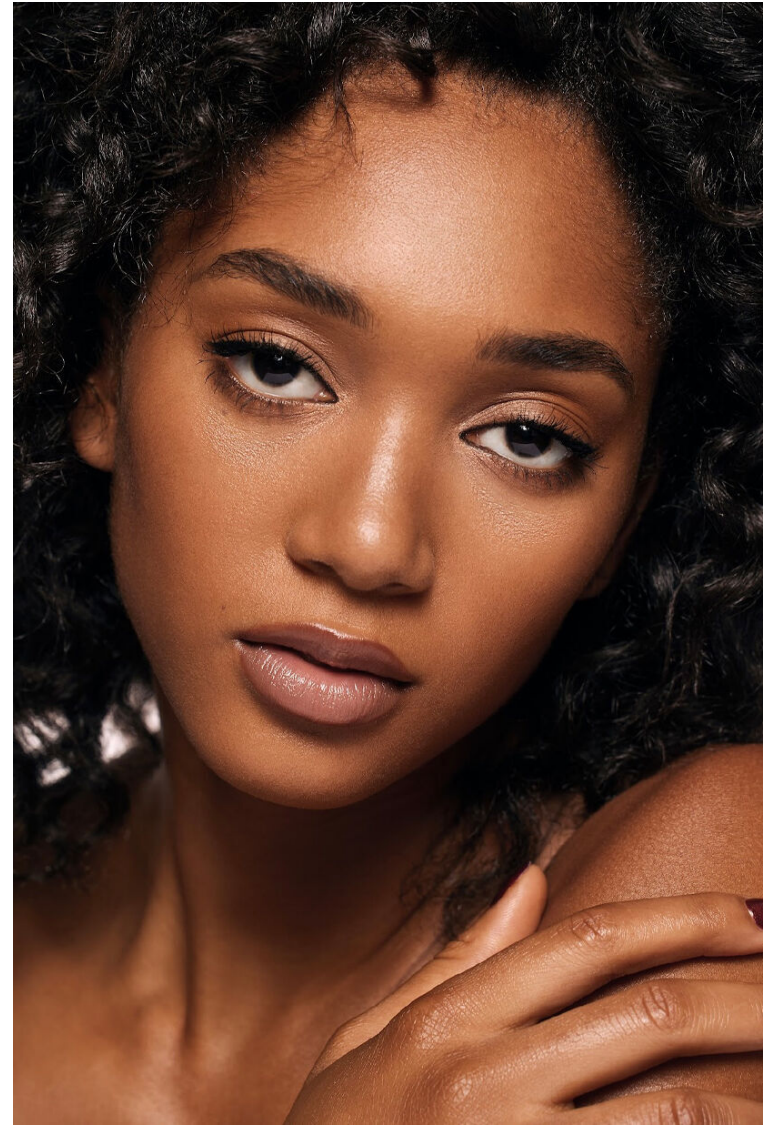

# RAEVEN ROQUE-SOUZA

HEIGHT 5'8"  
DRESS 2  
WAIST 26"  
HIPS 36  
BUST 34"  
SHOE 9  
HAIR Brown  
EYES Brown

**PMTM**

# RAEVEN ROQUE-SOUZA

HEIGHT 5'8"  
DRESS 2  
WAIST 26"  
HIPS 36  
BUST 34"  
SHOE 9  
HAIR Brown  
EYES Brown