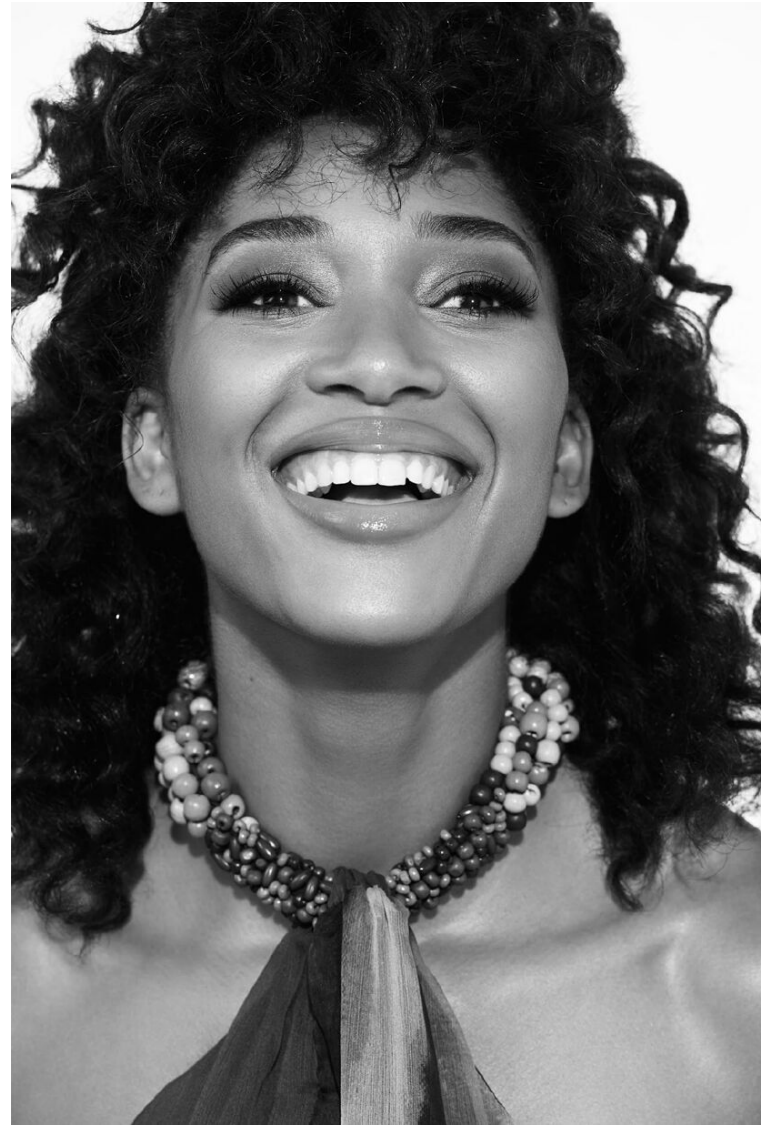

# RAEVEN ROQUE-SOUZA

HEIGHT 5'8"  
DRESS 2  
WAIST 26"  
HIPS 36  
BUST 34"  
SHOE 9  
HAIR Brown  
EYES Brown

**PMTM**

# RAEVEN ROQUE-SOUZA

HEIGHT 5'8"  
DRESS 2  
WAIST 26"  
HIPS 36  
BUST 34"  
SHOE 9  
HAIR Brown  
EYES Brown