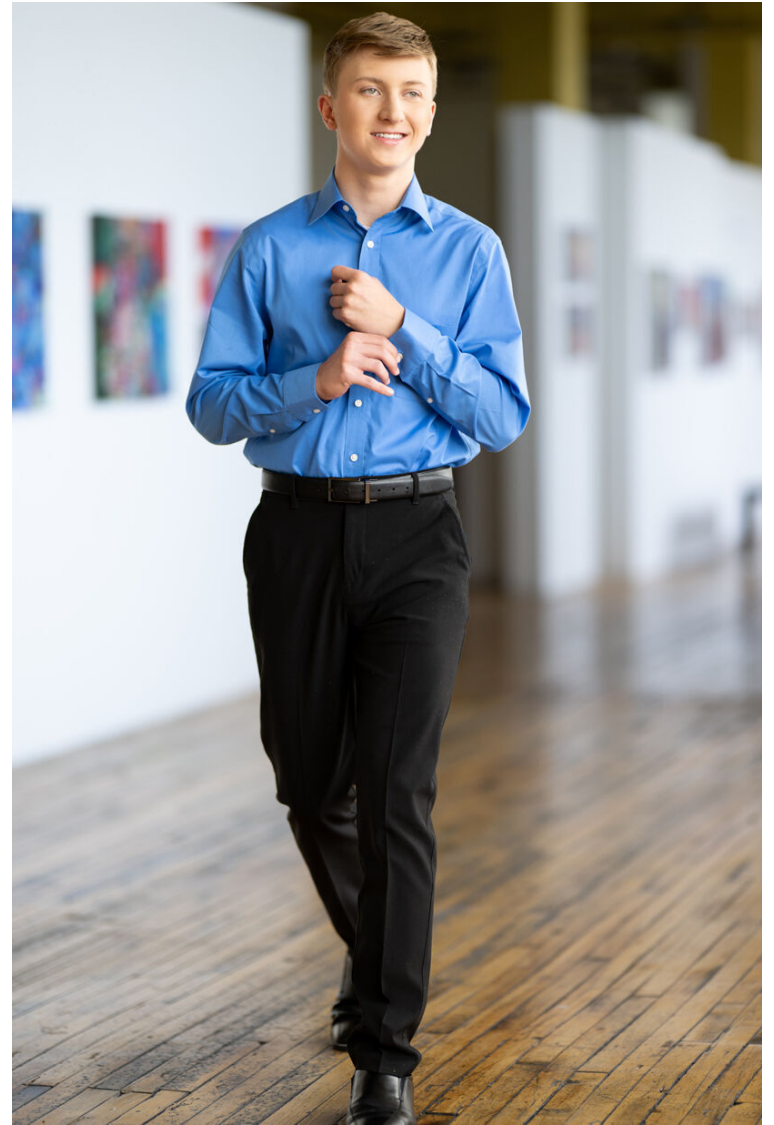

ZACH SCHIMPF

HEIGHT 5'8"
SUIT 36
WAIST 30"
INSEAM 30"
SHIRT 15x32
SHOE 10
HAIR Blonde
EYES Hazel

PMTM