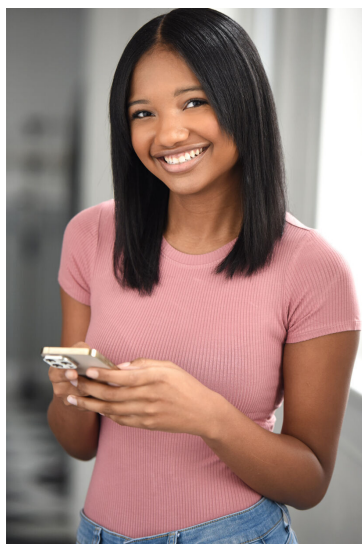

# AALIYAH MANN

HEIGHT 5'8"  
HAIR Black  
DRESS 4  
BUST 34"

WAIST 26"  
EYES Brown  
HIPS 36  
SHOE 11